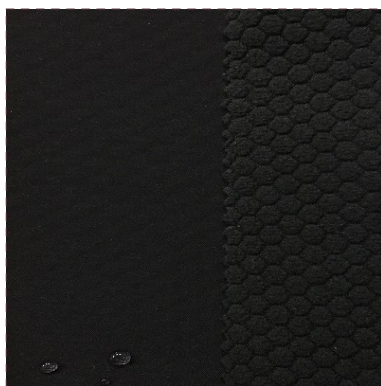

COLOR CARD

Soft shell Jacquard

Model: SOJA

Composition: 100%PES

Width: 146 cm

Weight: 265 g/m2

SOJA-0001

SOJA-0002

SOJA-0059

SOJA-0126

SOJA-0138

SOJA-0564

COLOR CARD

Soft shell Jacquard

SOJA-0567

SOJA-0542