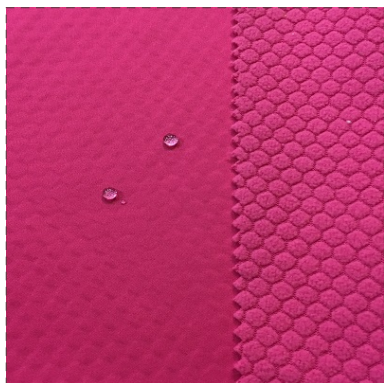

COLOR CARD

Soft shell Jacquard

Model: SOJA

Composition: 100%PES

Width: 146 cm

Weight: 265 g/m2

SOJA-0001

SOJA-0002

SOJA-0059

SOJA-0126

SOJA-0138

SOJA-0564

COLOR CARD

Soft shell Jacquard

SOJA-0567

SOJA-0542