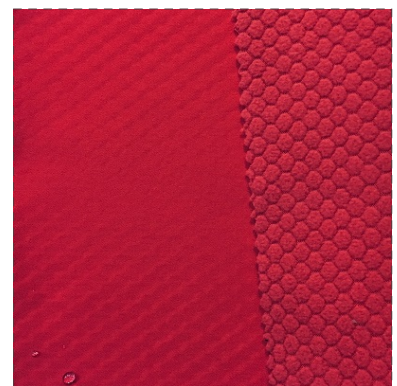

COLOR CARD

Soft shell Jacquard

Model: SOJA

Composition: 100%PES

Width: 146 cm

Weight: 265 g/m2

SOJA-0001

SOJA-0002

SOJA-0059

SOJA-0126

SOJA-0138

SOJA-0564

COLOR CARD

Soft shell Jacquard

SOJA-0567

SOJA-0542