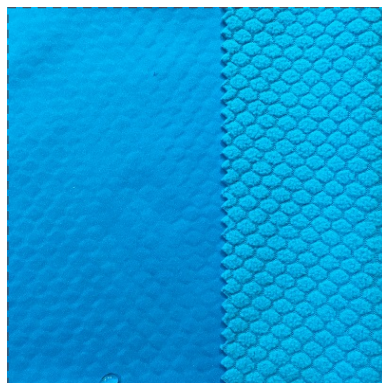

COLOR CARD

Soft shell Jacquard

Model: SOJA

Composition: 100%PES

Width: 146 cm

Weight: 265 g/m2

SOJA-0001

SOJA-0002

SOJA-0059

SOJA-0126

SOJA-0138

SOJA-0564

COLOR CARD

Soft shell Jacquard

SOJA-0567

SOJA-0542