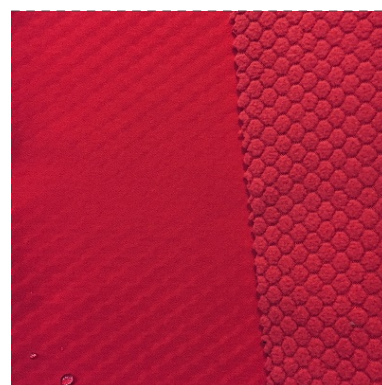

# COLOR CARD

Soft shell Jacquard

Model: SOJA

Composition: 100%PES

Width: 146 cm

Weight: 265 g/m2

SOJA-0001

SOJA-0002

SOJA-0059

SOJA-0126

SOJA-0138

SOJA-0564

# COLOR CARD

Soft shell Jacquard

SOJA-0567

SOJA-0542