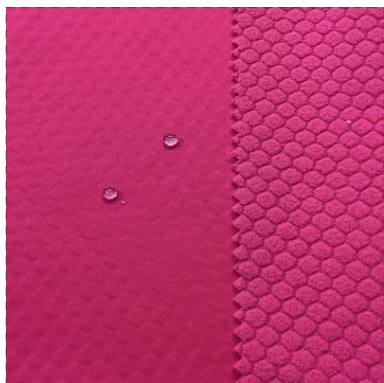

# COLOR CARD

Soft shell Jacquard

Model: SOJA

Composition: 100%PES

Width: 146 cm

Weight: 265 g/m2

SOJA-0001

SOJA-0002

SOJA-0059

SOJA-0126

SOJA-0138

SOJA-0564

# COLOR CARD

Soft shell Jacquard

SOJA-0567

SOJA-0542