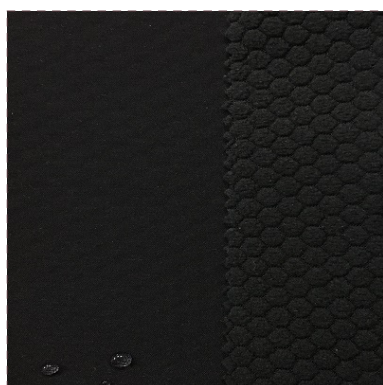

# COLOR CARD

Soft shell Jacquard

Model: SOJA

Composition: 100%PES

Width: 146 cm

Weight: 265 g/m2

SOJA-0001

SOJA-0002

SOJA-0059

SOJA-0126

SOJA-0138

SOJA-0564

# COLOR CARD

Soft shell Jacquard

SOJA-0567

SOJA-0542