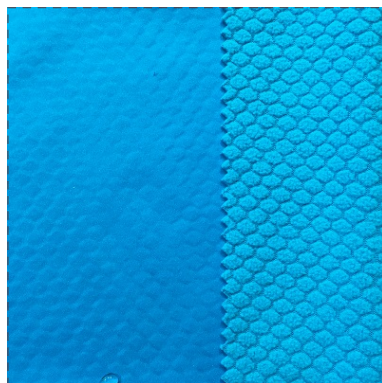

# COLOR CARD

Soft shell Jacquard

Model: SOJA

Composition: 100%PES

Width: 146 cm

Weight: 265 g/m2

SOJA-0001

SOJA-0002

SOJA-0059

SOJA-0126

SOJA-0138

SOJA-0564

# COLOR CARD

Soft shell Jacquard

SOJA-0567

SOJA-0542