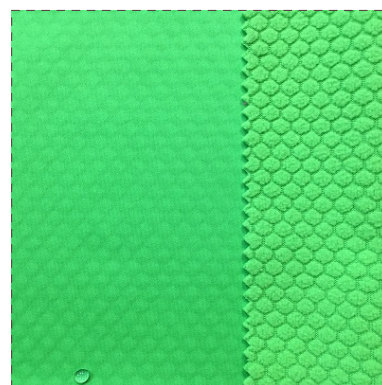

# COLOR CARD

Soft shell Jacquard

Model: SOJA

Composition: 100%PES

Width: 146 cm

Weight: 265 g/m2

SOJA-0001

SOJA-0002

SOJA-0059

SOJA-0126

SOJA-0138

SOJA-0564

# COLOR CARD

Soft shell Jacquard

SOJA-0567

SOJA-0542