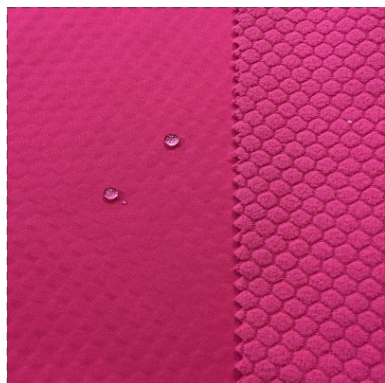

COLOR CARD

Soft shell Jacquard

Model: SOJA

Composition: 100%PES

Width: 146 cm

Weight: 265 g/m2

SOJA-0001

SOJA-0002

SOJA-0059

SOJA-0126

SOJA-0138

SOJA-0564

COLOR CARD

Soft shell Jacquard

SOJA-0567

SOJA-0542