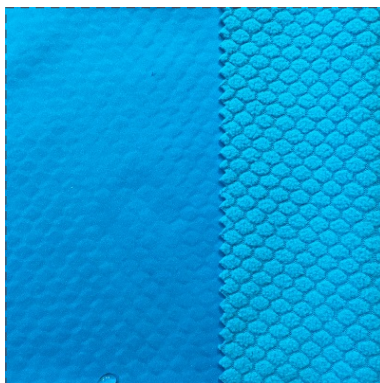

COLOR CARD

Soft shell Jacquard

Model: SOJA

Composition: 100%PES

Width: 146 cm

Weight: 265 g/m2

SOJA-0001

SOJA-0002

SOJA-0059

SOJA-0126

SOJA-0138

SOJA-0564

COLOR CARD

Soft shell Jacquard

SOJA-0567

SOJA-0542