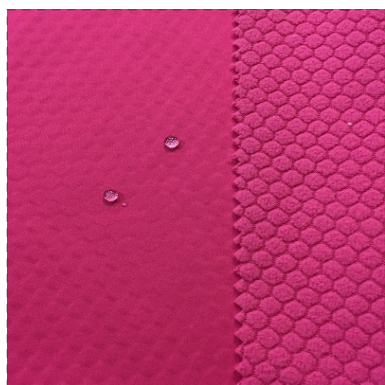

COLOR CARD

Soft shell Jacquard

Model: SOJA

Composition: 100%PES

Width: 146 cm

Weight: 265 g/m2

SOJA-0001

SOJA-0002

SOJA-0059

SOJA-0126

SOJA-0138

SOJA-0564

COLOR CARD

Soft shell Jacquard

SOJA-0567

SOJA-0542