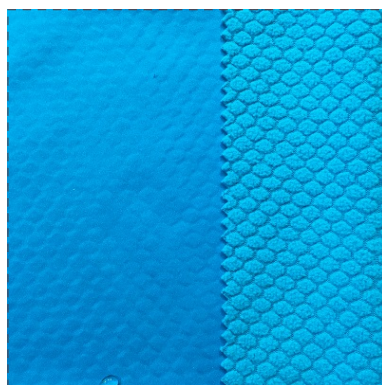

COLOR CARD

Soft shell Jacquard

Model: SOJA

Composition: 100%PES

Width: 146 cm

Weight: 265 g/m2

SOJA-0001

SOJA-0002

SOJA-0059

SOJA-0126

SOJA-0138

SOJA-0564

COLOR CARD

Soft shell Jacquard

SOJA-0567

SOJA-0542