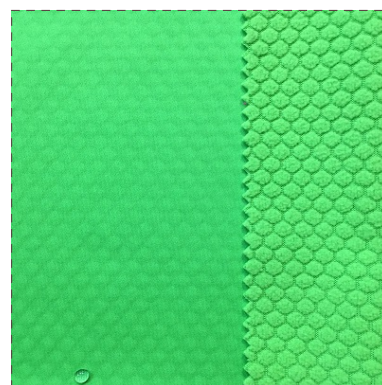

COLOR CARD

Soft shell Jacquard

Model: SOJA

Composition: 100%PES

Width: 146 cm

Weight: 265 g/m2

SOJA-0001

SOJA-0002

SOJA-0059

SOJA-0126

SOJA-0138

SOJA-0564

COLOR CARD

Soft shell Jacquard

SOJA-0567

SOJA-0542