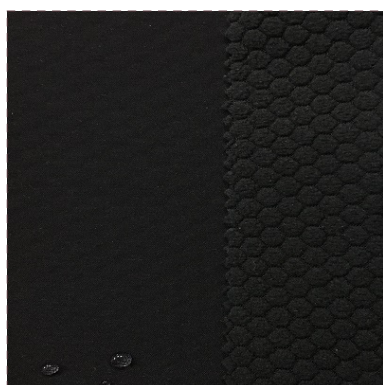

COLOR CARD

Soft shell Jacquard

Model: SOJA

Composition: 100%PES

Width: 146 cm

Weight: 265 g/m2

SOJA-0001

SOJA-0002

SOJA-0059

SOJA-0126

SOJA-0138

SOJA-0564

COLOR CARD

Soft shell Jacquard

SOJA-0567

SOJA-0542